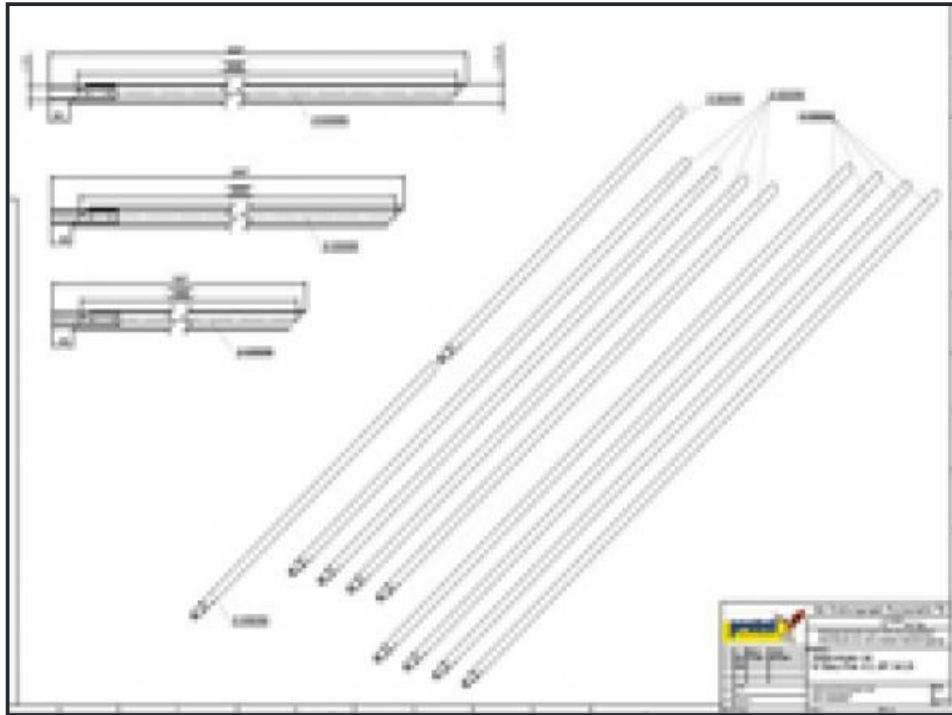

PROBST screed rails

£260.00

NEW tubular design screed rails. Specially designed to easy slot together making assembly and disassembly extremely easy.

The rails come in a 25 metre set consisting of the following components 2 x 1500mm, 4 x 2500mm and 4 x 3000mm lengths.

call us on 0161 797 9686

Product Details

Category/Type	.PROBST BLOCK PAVING TOOL
Make	PROBST
Model	screed rails
Year	NEW
Hours/Mileage	carriage £25.00 + VAT

26 Whitelegge Street, Bury, Lancashire, BL8 1SW