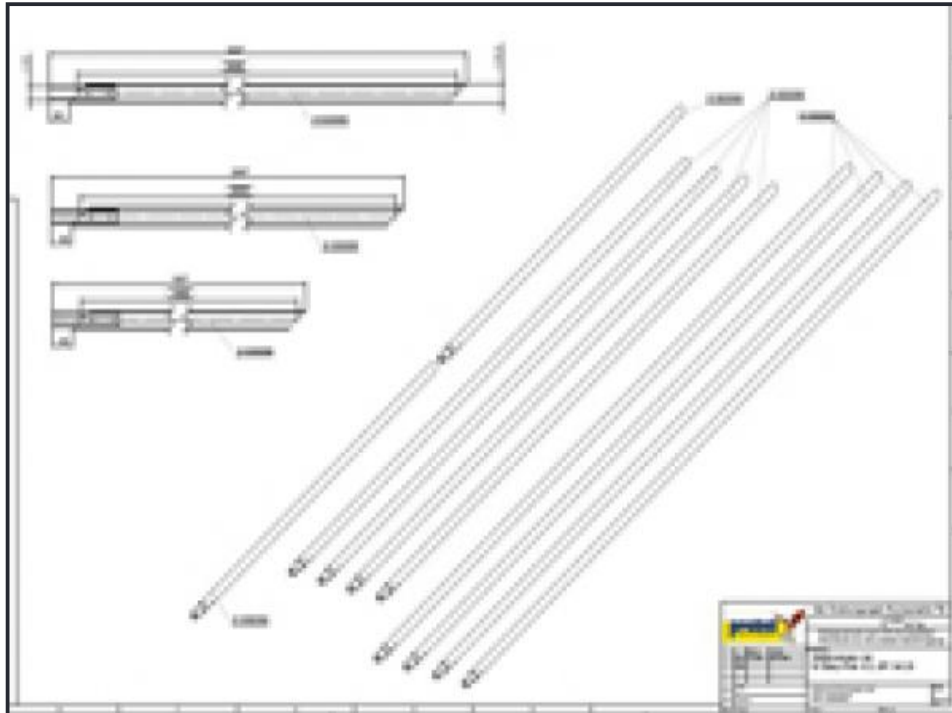

PROBST screed rails

£260.00

NEW tubular design screed rails. Specially designed to easy slot together making assembly and disassembly extremely easy.

The rails come in a 25 metre set consisting of the following components 2 x 1500mm, 4 x 2500mm and 4 x 3000mm lengths.