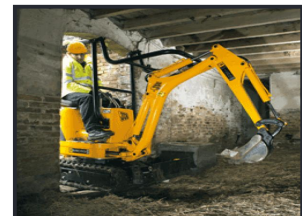

BURY

PLANT HIRE

0.8t micro small excavator /digger for hire K008-3 kubota micro digger

£POA

Super compact, highly reliable and easy to operate 0.8t micro excavator / digger for hire. A hydraulically adjustable track gauge reduces the track width to 700mm to easily fit through most doorways, permitting access inside of buildings micro Diggers are the ideal machines for smaller building and gardening projects. Due to its small size, a micro digger is very flexible and easy to operate. . Can also be used to dig inside a building as it will fit through a house doorway.. Contact us on 0161 797 9686 for a mini / small digger hire price.

areas covered for plant hire delivery accrington, blackburn, heywood.bury, bolton, rochdale.

Product Details

Category/Type	.DIGGER / EXCAVATOR
Make	0.8t micro small excavator /digger for hire
Model	K008-3 kubota micro digger
Year	mini digger hire for garden
Hours/Mileage	will fit through a side gate