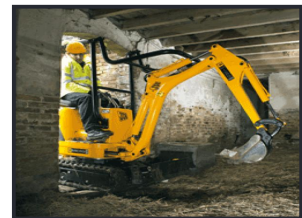

BURY

PLANT HIRE

0.8t micro small excavator /digger for hire K008-3 kubota micro digger

£POA

Super compact, highly reliable and easy to operate 0.8t micro excavator / digger for hire. A hydraulically adjustable track gauge reduces the track width to 700mm to easily fit through most doorways, permitting access inside of buildings micro Diggers are the ideal machines for smaller building and gardening projects. Due to its small size, a micro digger is very flexible and easy to operate. . Can also be used to dig inside a building as it will fit through a house doorway.. Contact us on 0161 797 9686 for a mini / small digger hire price.

areas covered for plant hire delivery accrington, blackburn, heywood.bury, bolton, rochdale.

Product Details

Category/Type	.DIGGER / EXCAVATOR
Make	0.8t micro small excavator /digger for hire
Model	K008-3 kubota micro digger
Year	mini digger hire for garden
Hours/Mileage	will fit through a side gate